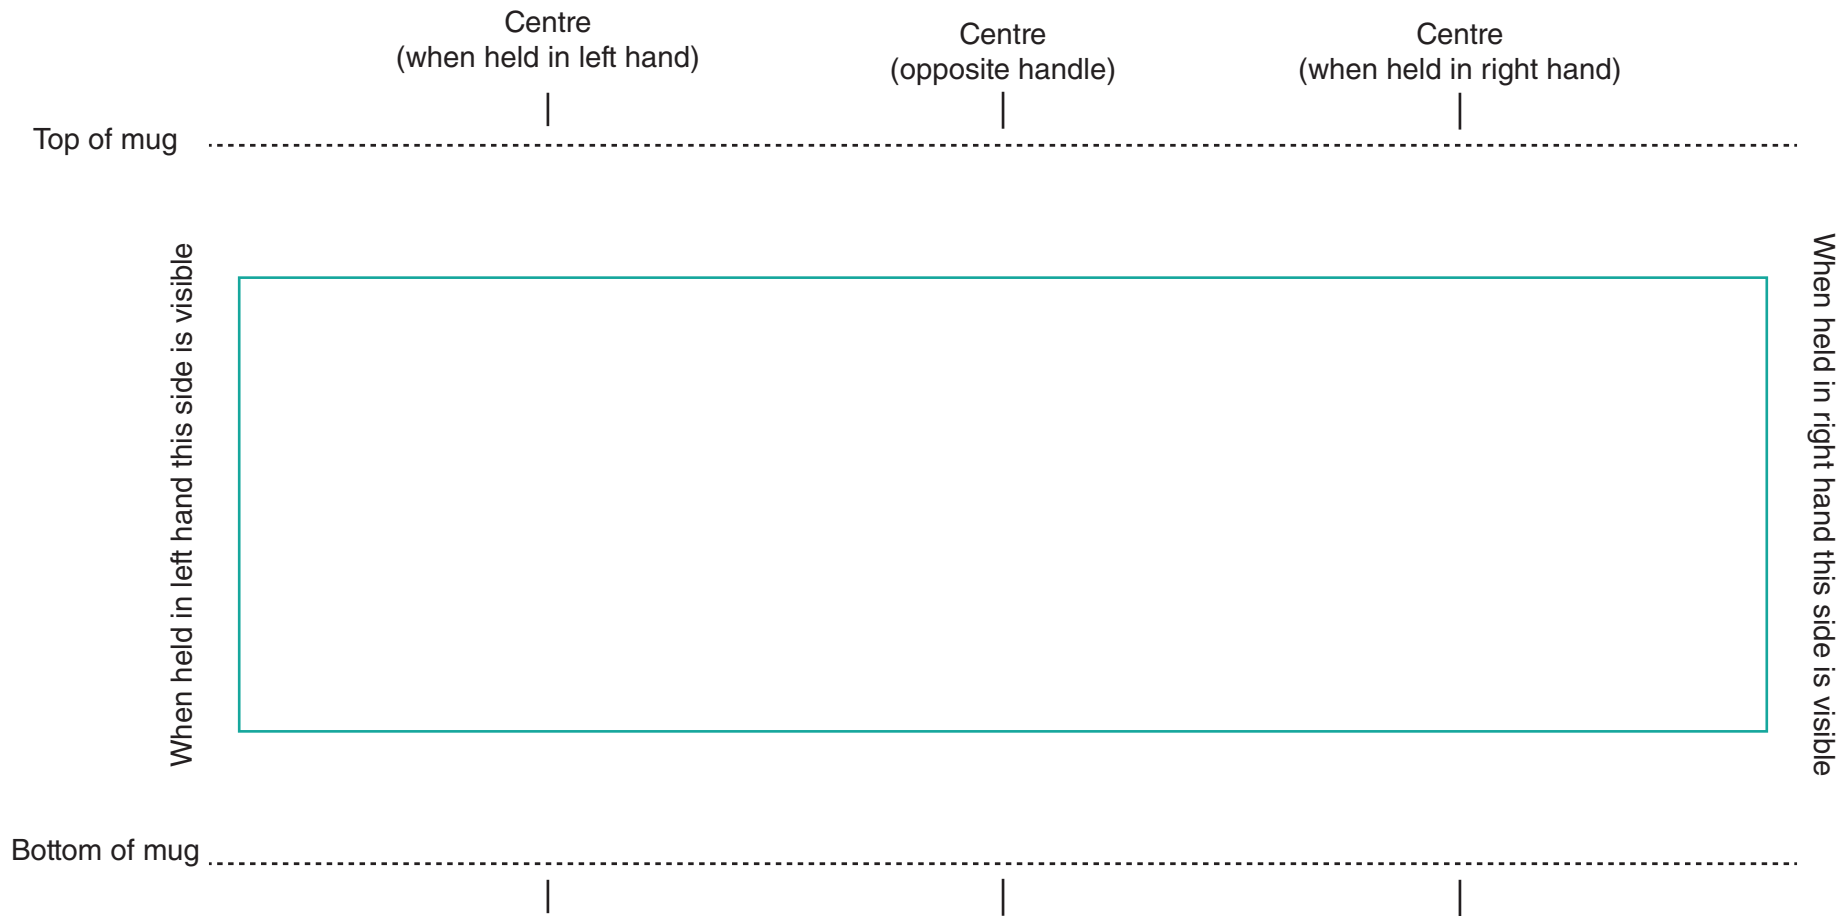

Mug - Sparta (Dye Sub - Full Colour)

Size of mug - 80mm w x 95mm h

Print area - 202mm w x 60mm h (blue line)

If possible, please supply artwork as an unflattened image (pdf, psd, ai, tiff) at 300dpi

Do not remove the template from the file

Please note

The base of the mug will be blank unless other specified.

For customer's own backstamp, please note the maximum size for a backstamp is 45mm x 45mm diameter. Please supply artwork at actual size.