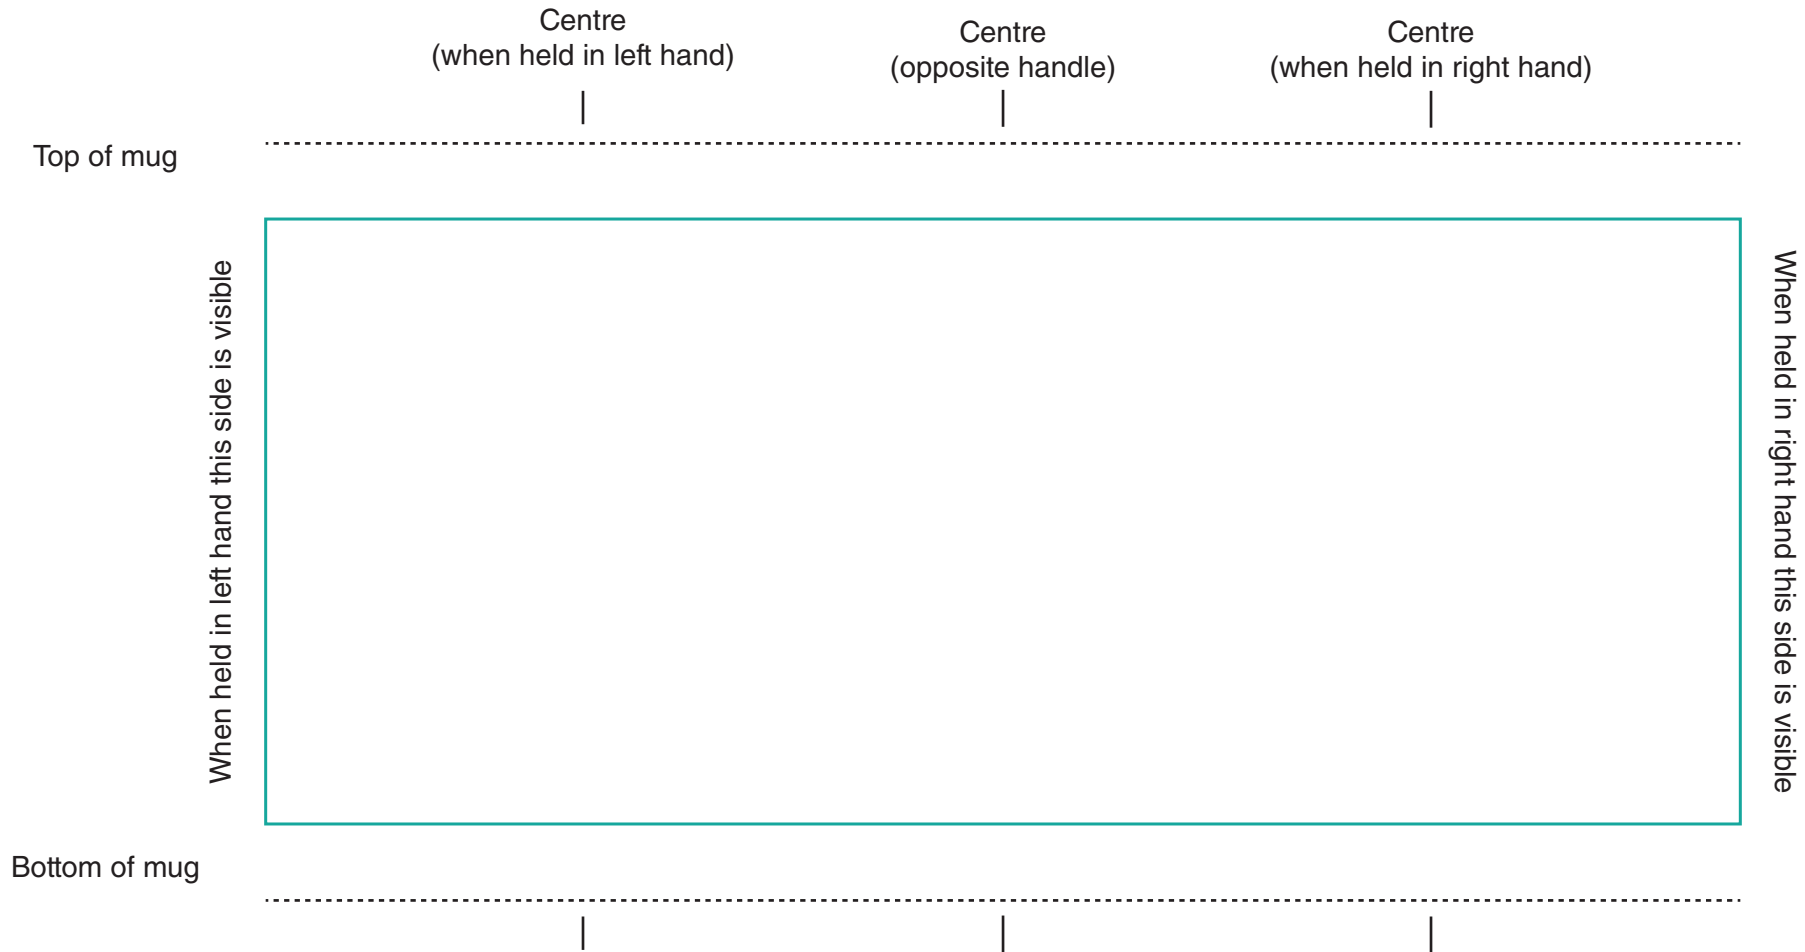

Mug - Ruby  
Size of mug - 75mm w x 103mm h  
Print area - 195mm w x 80mm h (blue line)  
If possible, please supply artwork as an unflattened image (pdf, psd, ai, tiff) at 300dpi  
Do not remove the template from the file

**Please note**

The base of the mug will be blank unless other specified.

For customer's own backstamp, please note the maximum size for a backstamp is 45mm x 45mm diameter. Please supply artwork at actual size.