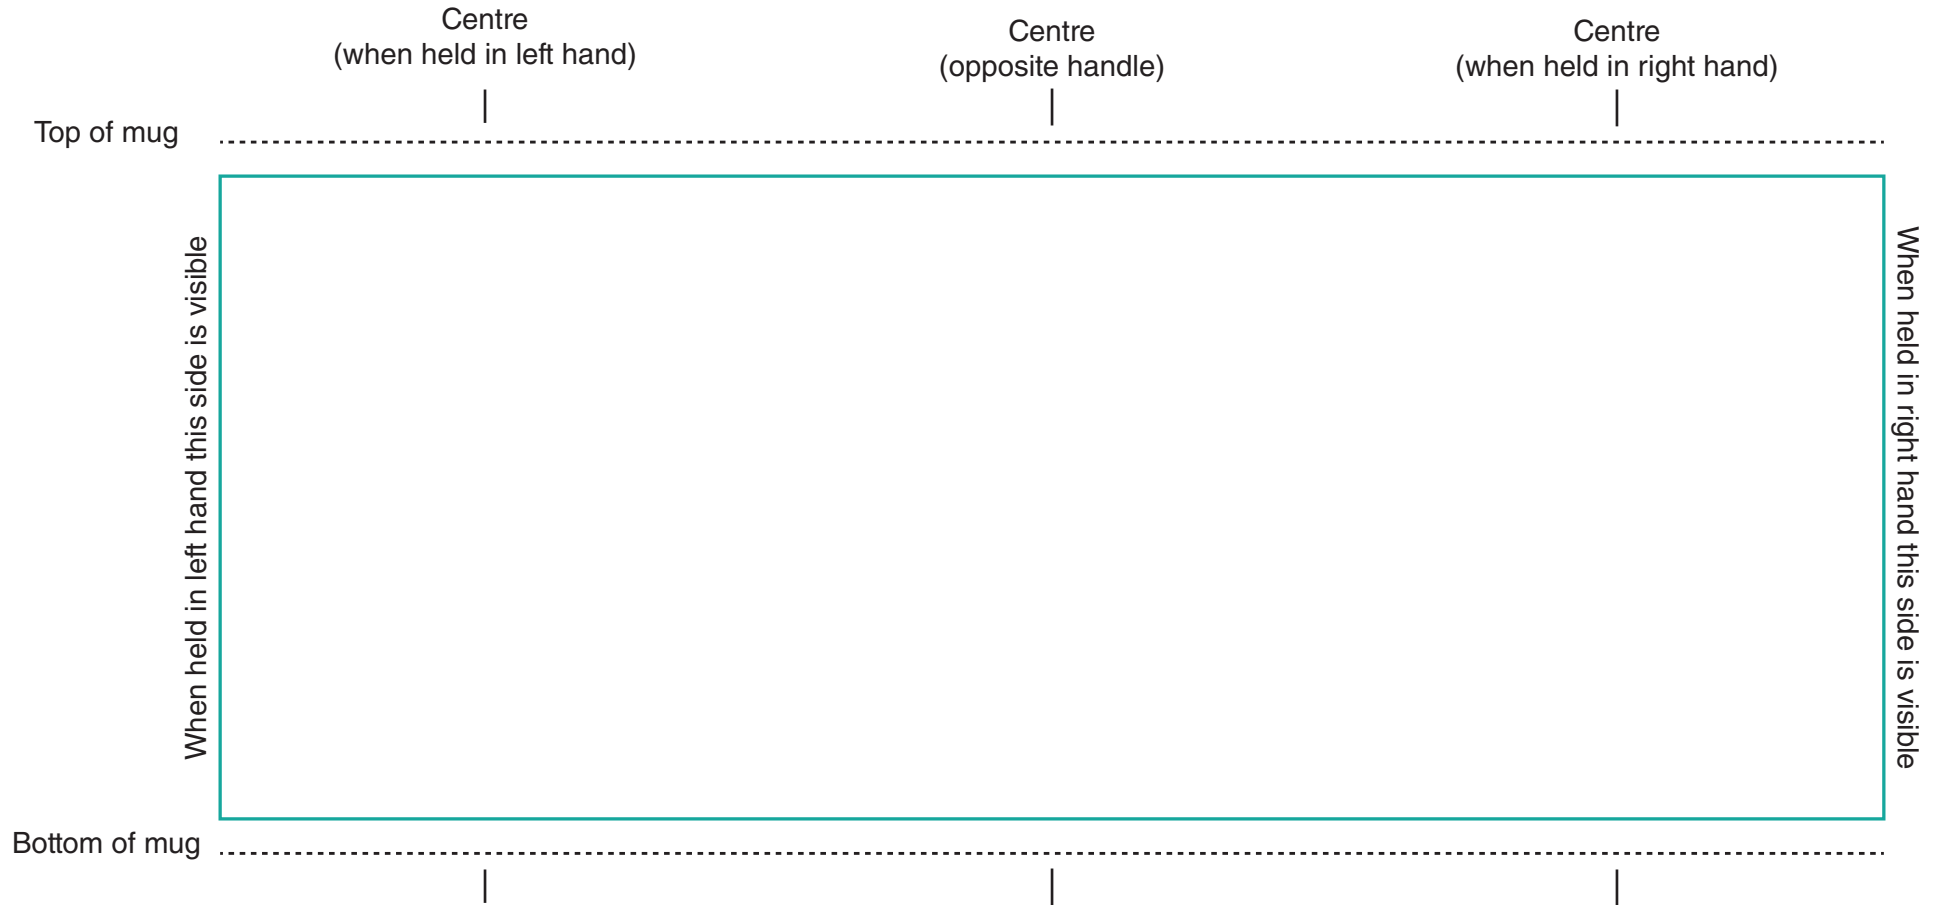

Mug - Cambridge
Size of mug - 80mm w x 94mm h
Print area - 220mm w x 85mm h (blue line)
If possible, please supply artwork as an unflattened image (pdf, psd, ai, tiff) at 300dpi
Do not remove the template from the file

Please note

The base of the mug will be blank unless other specified.

For customer's own backstamp, please note the maximum size for a backstamp is 45mm x 45mm diameter. Please supply artwork at actual size.