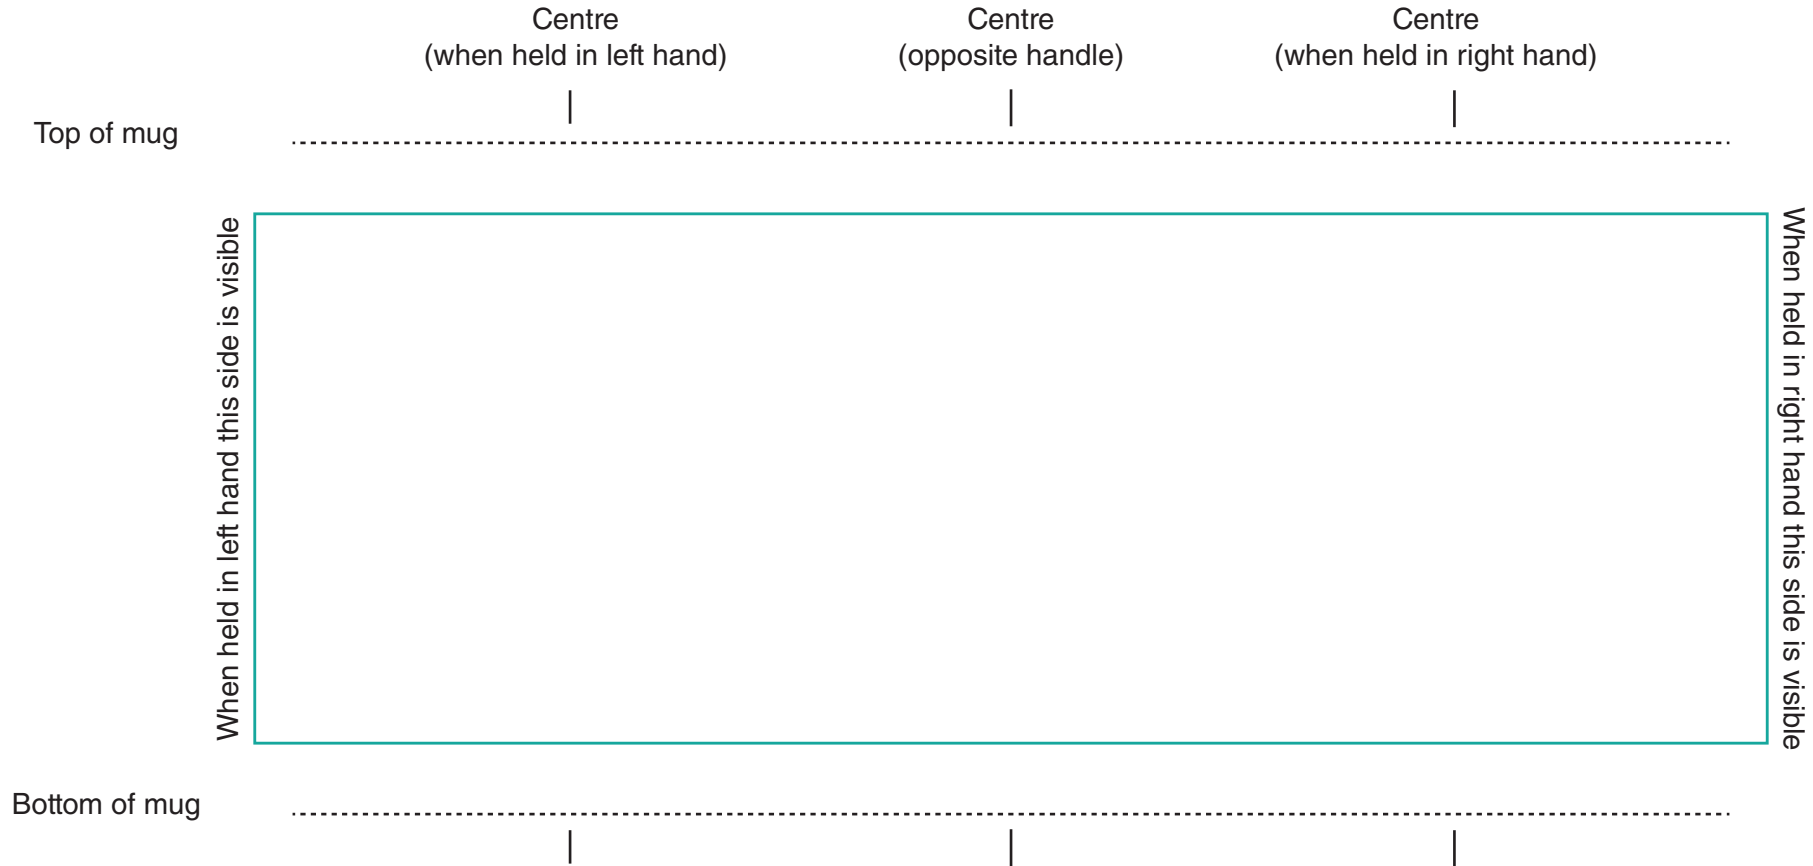

Mug - Balmoral Bone China
Size of mug - 72mm w x 89mm h
Print area - 200mm w x 70mm h (blue line)
If possible, please supply artwork as an unflattened image (pdf, psd, ai, tiff) at 300dpi
Do not remove the template from the file

Please note

The base of the mug will be blank unless other specified.

For customer's own backstamp, please note the maximum size for a backstamp is 45mm x 45mm diameter. Please supply artwork at actual size.