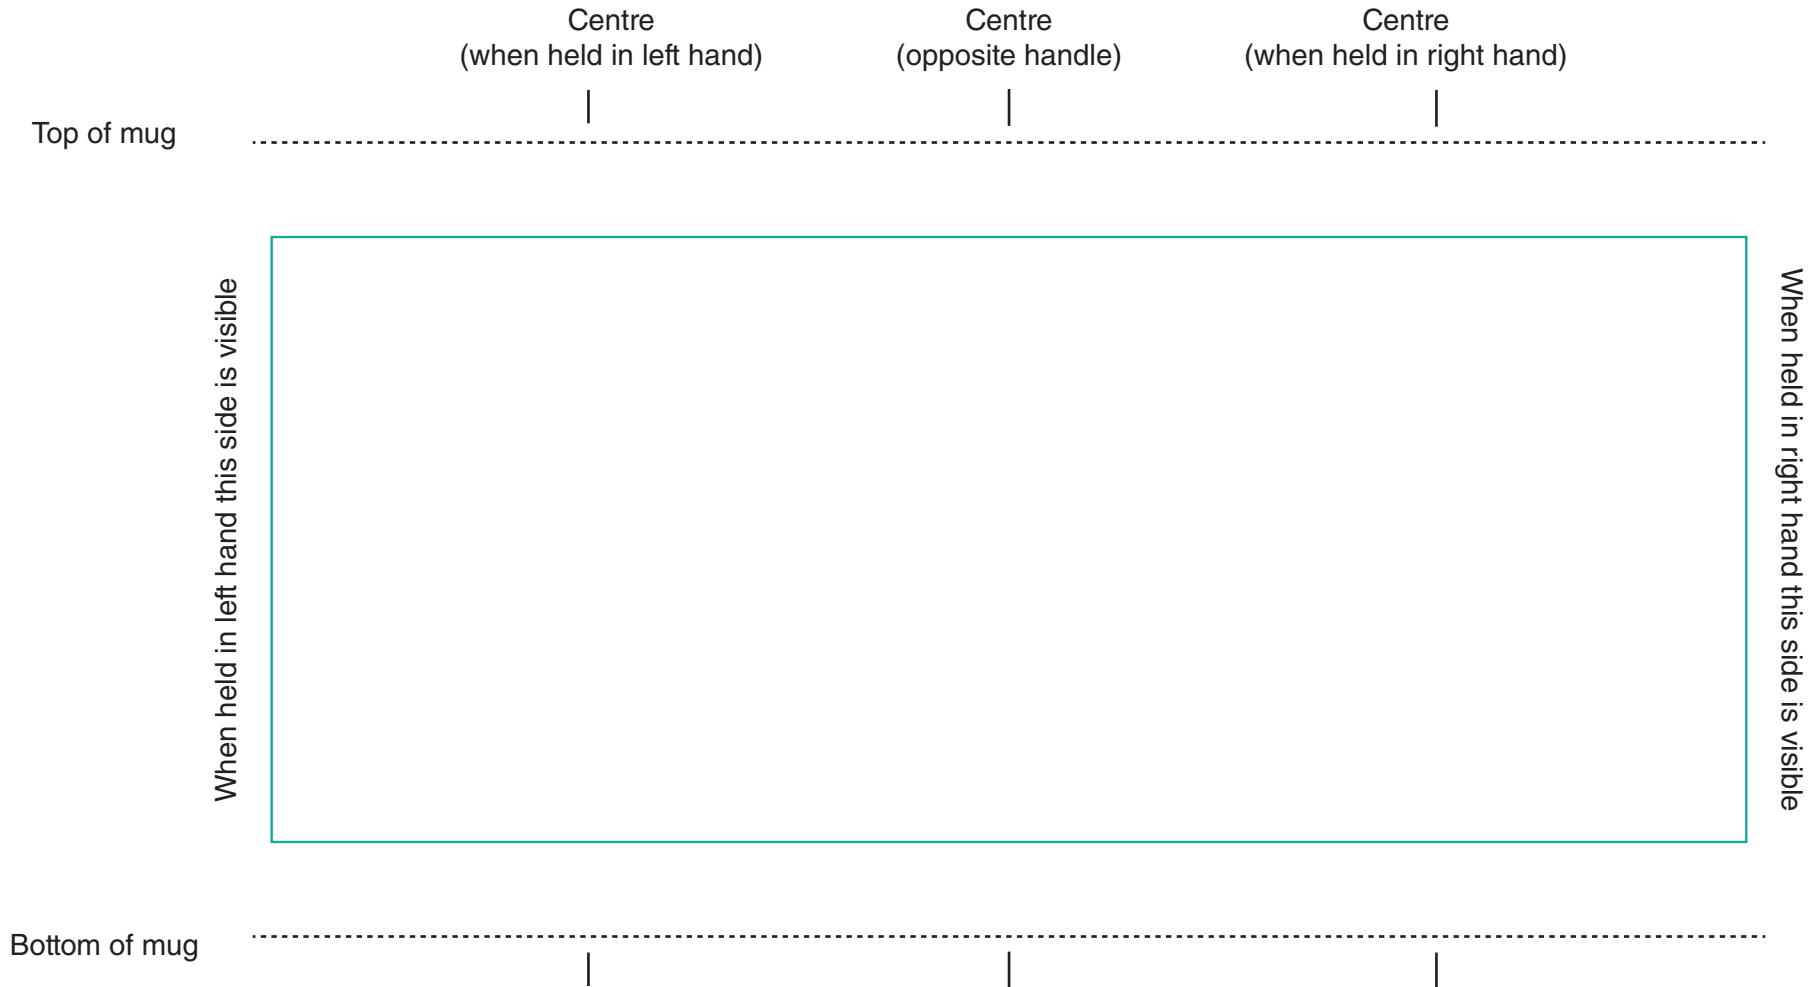

Mug - Bone China Apollo  
Size of mug - 80mm w x 105mm h  
Print area - 195mm w x 80mm h (blue line)  
If possible, please supply artwork as an unflattened image (pdf, psd, ai, tiff) at 300dpi  
Do not remove the template from the file

**Please note**

The base of the mug will be blank unless other specified.  
For customer's own backstamp, please note the maximum size for a backstamp is 45mm x 45mm diameter. Please supply artwork at actual size.